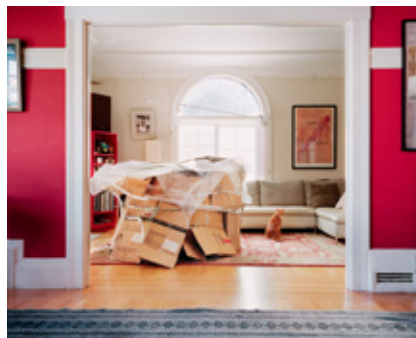

„#10 San Francisco 2017/2018, Living Room“
©Jana Sophia Nolle/VG Bildkunst Bonn